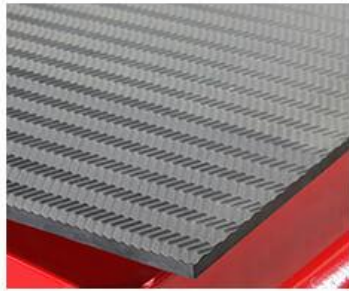

TBB202706S

Product overview

Use this 6 drawer tool cabinet to provide safe and convenient storage for your most used tools. This tool trolley cabinet has smooth sliding ball bearing drawer slides, chemical resistant powder coating, smooth powder coating surface is waterproof and easy to clean. The rolling tool cabinet has multiple drawers, which can be opened to load various types of tools, and the top can be used to store daily items. A secure key locking system keeps your tools safe. The 5" casters are strong, durable, heavy-duty and easy to move the tool trolley.

1. The full extension ball bearing drawer slides stretch very smoothly.
2. Multiple drawers can hold different kinds of tools.
3. The chemical-resistant powder coating is waterproof, rust-proof and easy to scrub.
4. All drawers are equipped with EVA non-slip drawer liners to reduce damage to tools and scratches to drawers.
5. The key lock fixes your metal tool cabinet to ensure safe tool storage
6. The tool storage cabinet is equipped with 5" casters, which are strong, durable, and have good bearing capacity, making it very smooth to move.
7. Each tool storage trolley is equipped with a side handle, which is easy to push.
8. The logo and color of tool cabinet trolley can be customized.

Product details

Changzhou City Hongfei Metalwork Corporation

EVA

Rolled drawer edges

Tubal side handle

PVC 5" x1.25 fixed castor

PVC 5" x1.25 swiveled castor

Specification